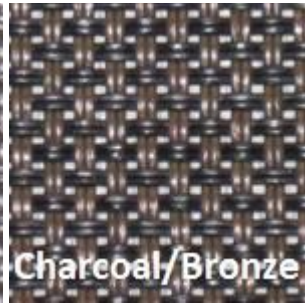

Aurora Fabrics

Charcoal

Charcoal/Bronze

Bone

Grey/Bone

White/Bone

White/Grey

White